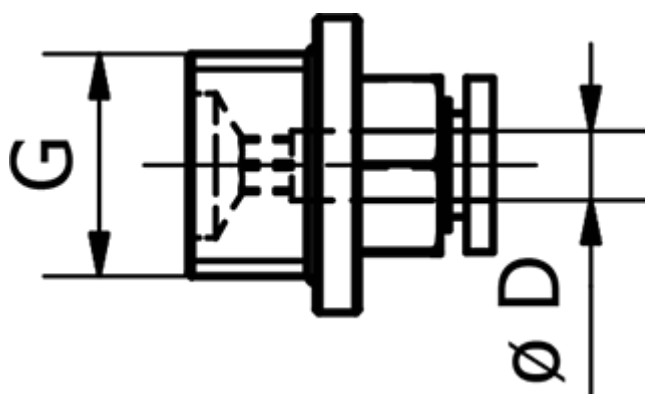

Article number: 58EPC1603

Description: Fitting EPC1603 Lige  
Straight male, 3/8" tube diameter 16

## Measures

---

D = 16  
Thread = 3/8"